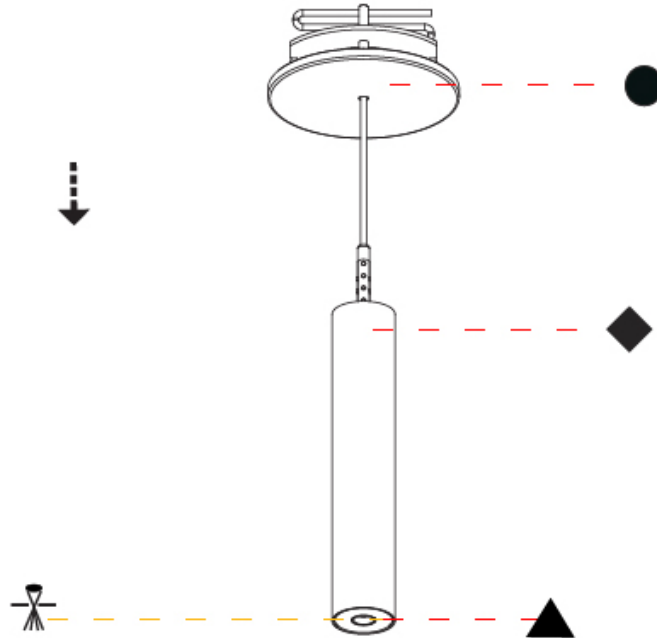

Shape: Cylinder
 Diameter (mm): 28
 Diameter (in): 1 1/8
 Height (mm): 150
 Height (in): 5 7/8
 Max. Overall Height (mm): 2150
 Max. Overall Height (in): 84 3/8
 Light Distribution: Downlight
 Weight (kg): 0.422
 Weight (lbs): 0.93
 Fixture Finish: [SSR / BKV / CWI / CRY / HAB / UFT / ITA / RUA / FTG / MYG / LOD / PUS / FRO / FUP / KIA / POP / BLS / SPG / MEY / GOH / GUM / CHC / COM / ABZ / JAG / OBR / MOS / ROR](#)
 Fixture Material: Aluminum
 Cable Details: [2000mm or 4000mm Black Cable](#)

Shape: Cylinder
 Diameter (mm): 28
 Diameter (in): 1 1/8
 Height (mm): 150
 Height (in): 5 7/8
 Max. Overall Height (mm): 2150
 Max. Overall Height (in): 84 3/8
 Min. Recessing Depth (mm): 75
 Min. Recessing Depth (in): 2 15/16
 Light Distribution: Downlight
 Weight (kg): 0.274
 Weight (lbs): 0.60
 Fixture Finish: SSR / BKV / CWI / CRY / HAB / UFT / ITA / RUA / FTG / MYG / LOD / PUS / FRO / FUP / KIA / POP / BLS / SPG / MEY / GOH / GUM / CHC / COM / ABZ / JAG / OBR / MOS / ROR
 Fixture Material: Aluminum
 Cable Details: 2000mm or 4000mm Black Cable
 Cut-out Measurements: 68mm / 2 11/16"

OPTICAL

Optic°: 24 / 32 / 34 / 55 / 58

RATINGS AND CERTIFICATIONS

Certified By: Certified for North American Standards
 IP rating: IP20

HANGOVER PLUG MONOPOINT RECESSED CANOPY SUSPENSION

A30839-

PROJECT
TYPE
SPECIFIER
QUANTITY
DATE

PHYSICAL

Shape: Cylinder
 Diameter (mm): 28
 Diameter (in): 1 1/8
 Height (mm): 150
 Height (in): 5 7/8
 Max. Overall Height (mm): 2150
 Max. Overall Height (in): 84 5/8
 Min. Recessing Depth (mm): 75
 Min. Recessing Depth (in): 2 15/16
 Light Distribution: Downlight
 Weight (kg): 0.422
 Weight (lbs): .930
 Diffuser: Shine Ring - Opal / Yellow / Orange / Red / Blue / Green
 Fixture Finish: SSR / BKV / CWI / CRY / HAB / UFT / ITA / RUA / FTG / MYG / LOD / PUS / FRO / FUP / KIA / POP / BLS / SPG / MEY / GOH / GUM / CHC / COM / ABZ / JAG / OBR / MOS / ROR
 Fixture Material: Aluminum
 Cable Details: 2000mm or 4000mm Black Cable
 Cut-out Measurements: 68mm / 2 11/16"