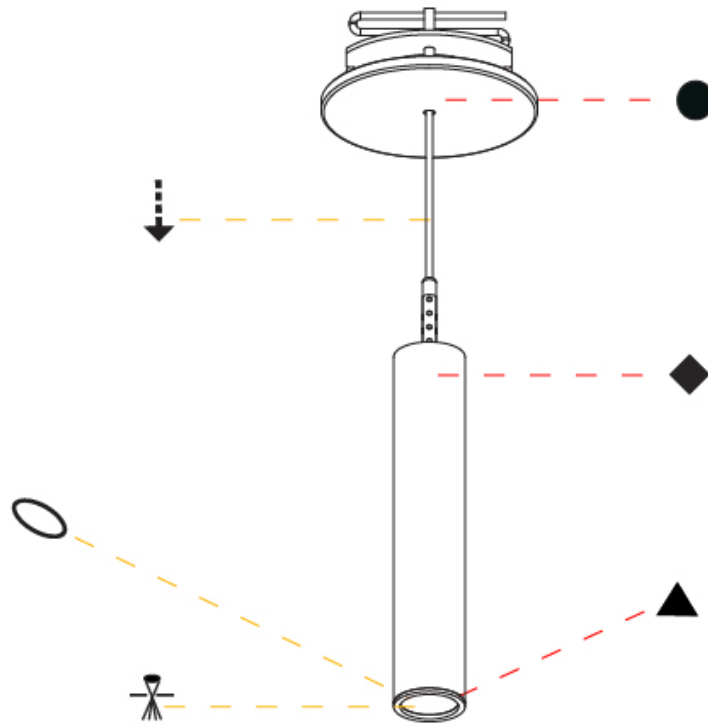

HANGOVER PLUG SHINE MONOPOINT RECESSED CANOPY SUSPENSION

A30842-

PROJECT
TYPE
SPECIFIER
QUANTITY
DATE

A