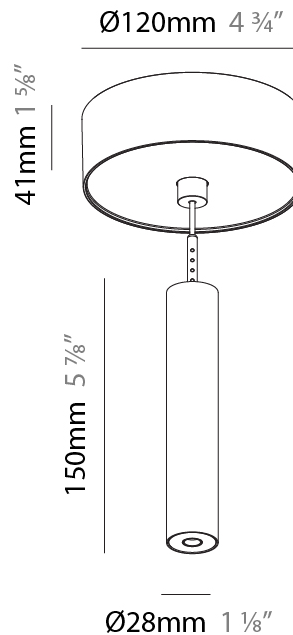

GENERAL

Series: Hangover
Subseries: Hangover Plug Monopoint Surface Canopy
Brand: Prolicht
Division: Architectural
Mounting Type: Suspension
Mounting Location: Ceiling
Subcategory: Pendant

PHYSICAL

Shape: Cylinder
Diameter (mm): 28
Diameter (in): 1 1/8
Height (mm): 150
Height (in): 5 7/8
Max. Overall Height (mm): 2150
Max. Overall Height (in): 84 3/8
Light Distribution: Downlight
Weight (kg): 0.422
Weight (lbs): 0.93
Fixture Finish: [SSR / BKV / CWI / CRY / HAB / UFT / ITA / RUA / FTG / MYG / LOD / PUS / FRO / FUP / KIA / POP / BLS / SPG / MEY / GOH / GUM / CHC / COM / ABZ / JAG / OBR / MOS / ROR](#)
Fixture Material: Aluminum
Cable Details: [2000mm or 4000mm Black Cable](#)

ELECTRICAL

Lamp Type: LED (Zhaga Standard)
Input Wattage (W): 6.6
Total Output Wattage (W): 6
Dimming: Tri-Mode (Non-Dimming and Phase Dimming (120Vac only) and 0-10V Dimming)
Driver Included: Yes
Driver Location: External
Driver Type: Constant Current - Universal
Driver Class: Class 2
Housing: ENCP3 w/Quick Connect
Input Voltage (V): 120 - 277
Constant Current (MA): 500

LED

Number of LEDs: 1
Color Temperature (°K): [2700 / 3000 / 4000](#)
Max. Delivered Lumen (lm): 330 / 360 / 380
CRI: >90 CRI
Efficiency (%): 86
Lamp Life (hrs): 50000
Upon Request: ***3500K available in minimum quantities (larger quantities upon request)

OPTICAL

Optic°: [24 / 32 / 34 / 55 / 58](#)

RATINGS AND CERTIFICATIONS

Certified By: Certified for North American Standards
IP rating: IP20