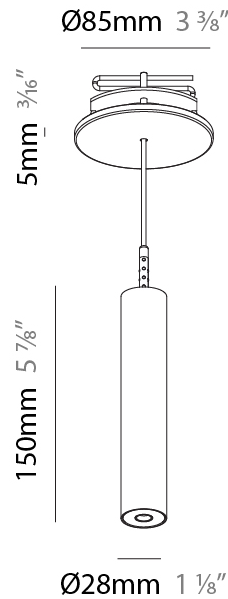

PHYSICAL

Shape: Cylinder
Diameter (mm): 28
Diameter (in): 1 1/8
Height (mm): 150
Height (in): 5 7/8
Max. Overall Height (mm): 2150
Max. Overall Height (in): 84 3/8
Min. Recessing Depth (mm): 75
Min. Recessing Depth (in): 2 15/16
Light Distribution: Downlight
Weight (kg): 0.274
Weight (lbs): 0.60
Fixture Finish: SSR / BKV / CWI / CRY / HAB / UFT / ITA / RUA / FTG / MYG / LOD / PUS / FRO / FUP / KIA / POP / BLS / SPG / MEY / GOH / GUM / CHC / COM / ABZ / JAG / OBR / MOS / ROR
Fixture Material: Aluminum
Cable Details: 2000mm or 4000mm Black Cable
Cut-out Measurements: 68mm / 2 11/16"

ELECTRICAL

Lamp Type: LED (Zhaga Standard)
Input Wattage (W): 6.6
Total Output Wattage (W): 6
Dimming: Tri-Mode (Non-Dimming and Phase Dimming (120Vac only) and 0-10V Dimming)
Driver Included: Yes
Driver Location: External
Driver Type: Constant Current - Universal
Driver Class: Class 2
Housing: ENCP3 w/Quick Connect
Input Voltage (V): 120 - 277
Constant Current (MA): 500

LED

Number of LEDs: 1
Color Temperature (°K): 2700 / 3000 / 4000
Max. Delivered Lumen (lm): 330 / 360 / 380
CRI: >90 CRI
Lamp Life (hrs): 50000
Upon Request: ***3500K available in minimum quantities (larger quantities upon request)

OPTICAL

Optic°: 24 / 32 / 34 / 55 / 58

RATINGS AND CERTIFICATIONS

Certified By: Certified for North American Standards
IP rating: IP20